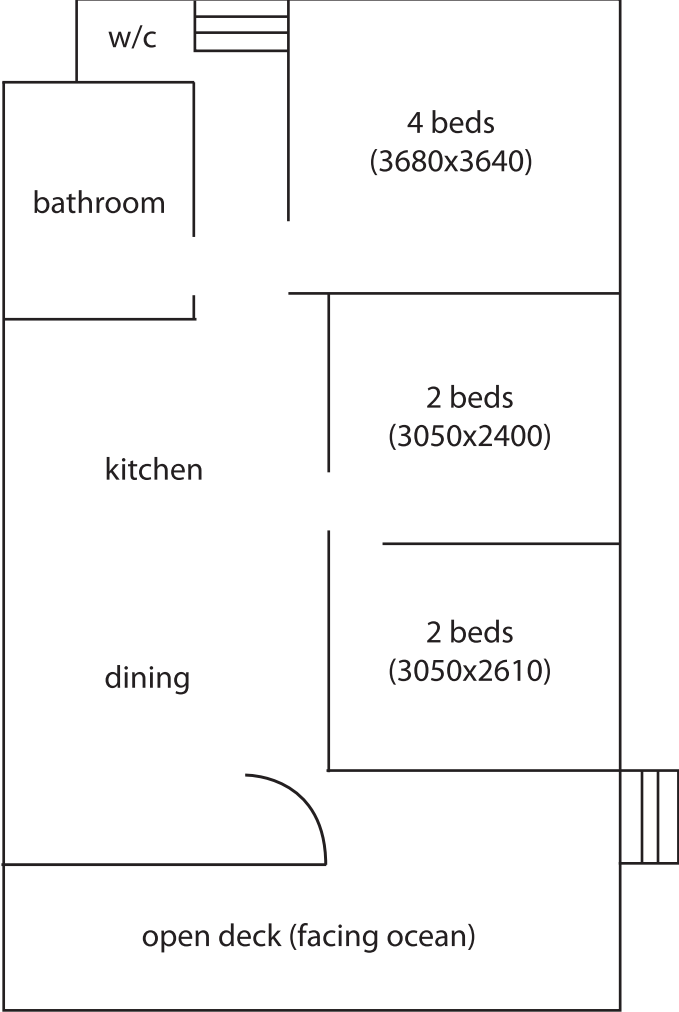

Waddy Lodge - Middle Unit

grass area 68m2