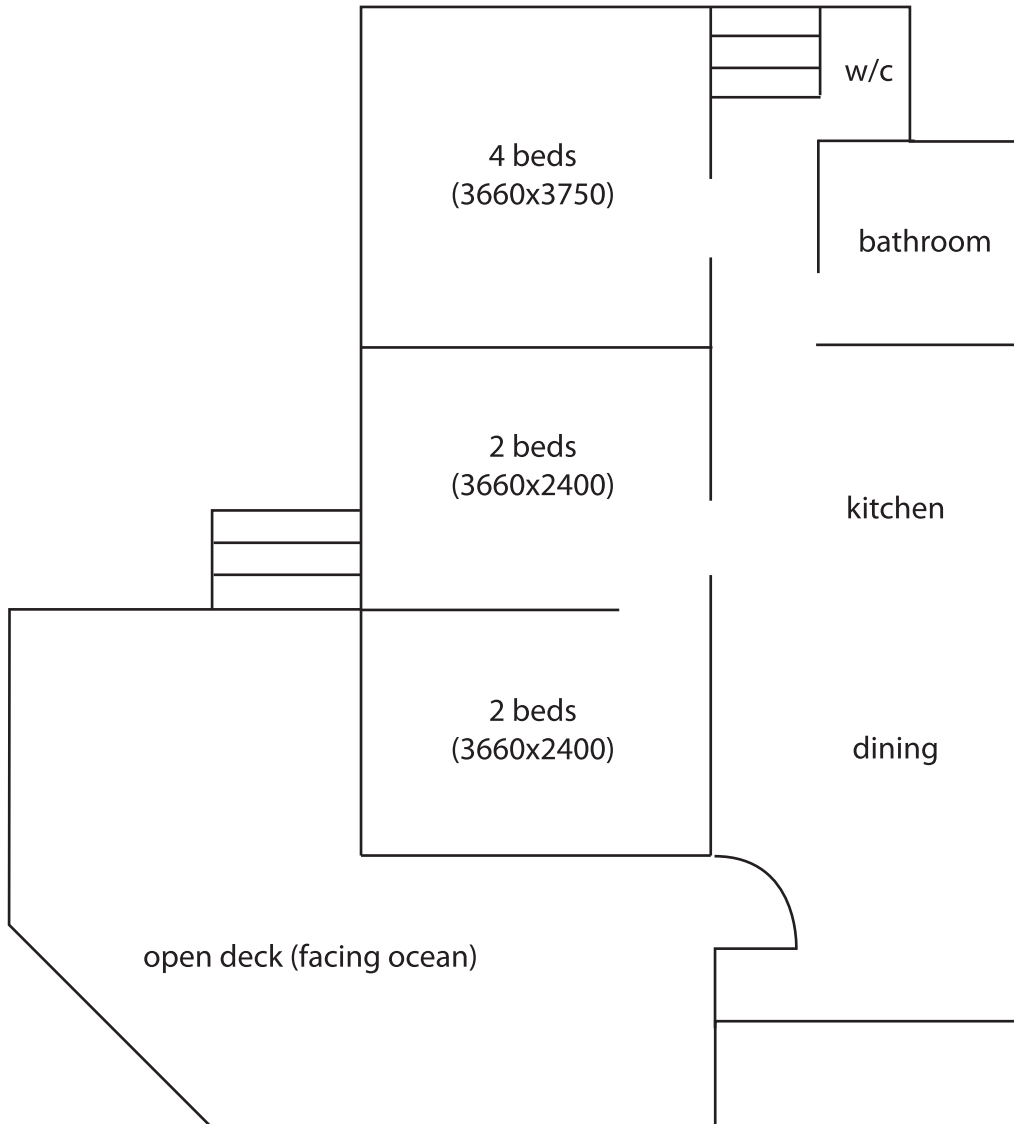

Waddy Lodge - Southern (or end) Unit

grass area 68m<sup>2</sup>